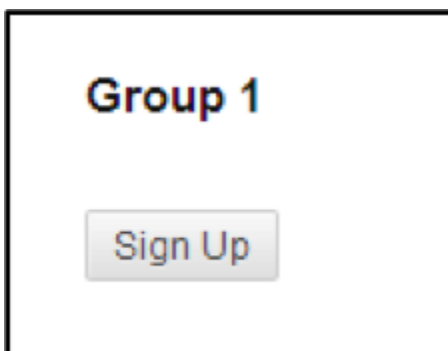

How to Join a Group

1. Click on **Groups** on the left sidebar.

2. From the list of groups, pick the group you wish to join and click **Sign Up**.

- Users are able to view current members in the group as well as the maximum amount of members allowed. Click **Sign Up** to join the group.