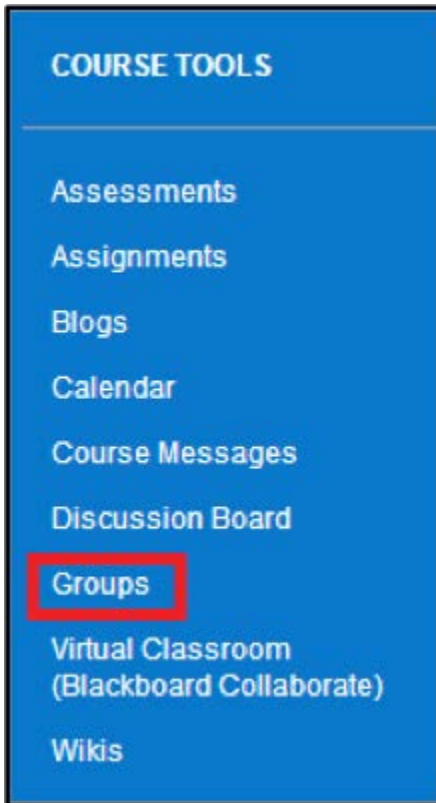

How to Join a Group

1. Click on **Groups** on the left sidebar.

2. From the list of groups, pick the group you wish to join and click **Sign Up**.

- Users are able to view current members in the group as well as the maximum amount of members allowed. Click **Sign Up** to join the group.